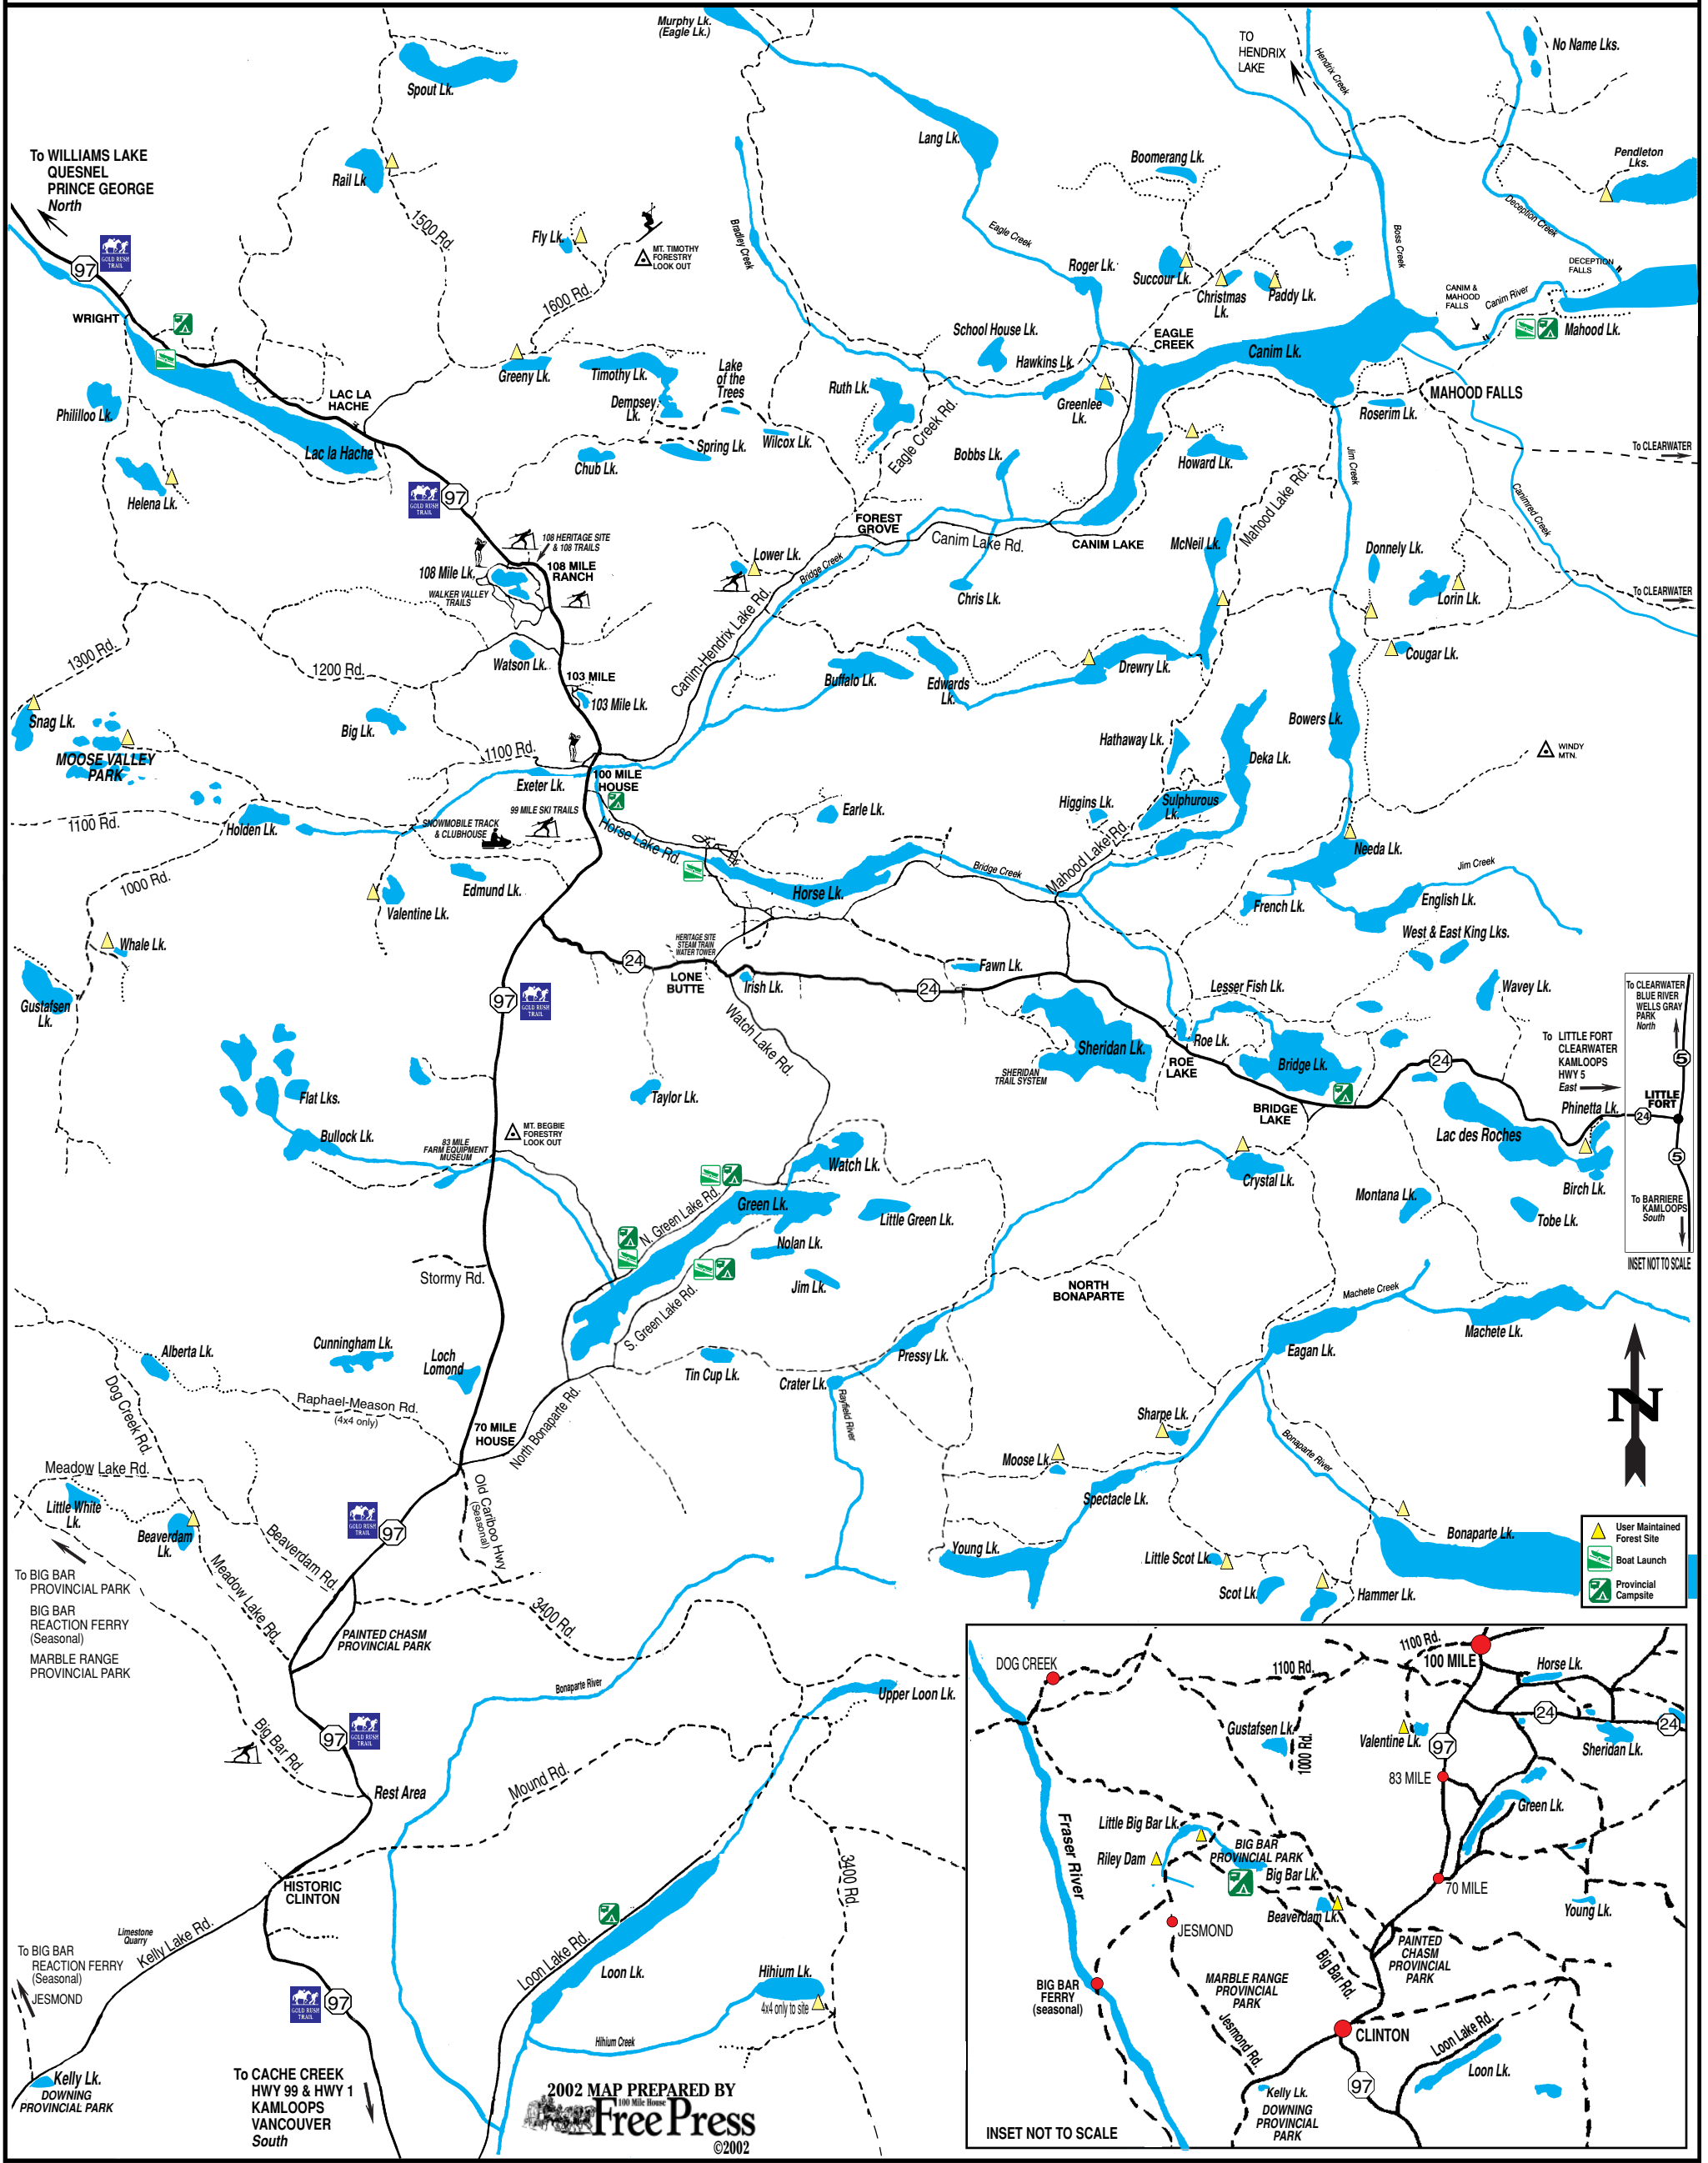

THE SOUTH CARIBOO AREA MAP

2002 MAP PREPARED BY
Free Press
 ©2002

- ▲ User Maintained Sites** - Outhouses and picnic tables **will not** be replaced once they are damaged or destroyed. Please don't vandalize facilities.
- It is illegal to cut down green trees for firewood. Use dead standing or downed trees only.
 - Make sure you fully extinguish your camp fire each time you leave the campsite, to prevent forest fires.
 - Be sure to keep your site clean so you and other people can continue to enjoy pristine wilderness.